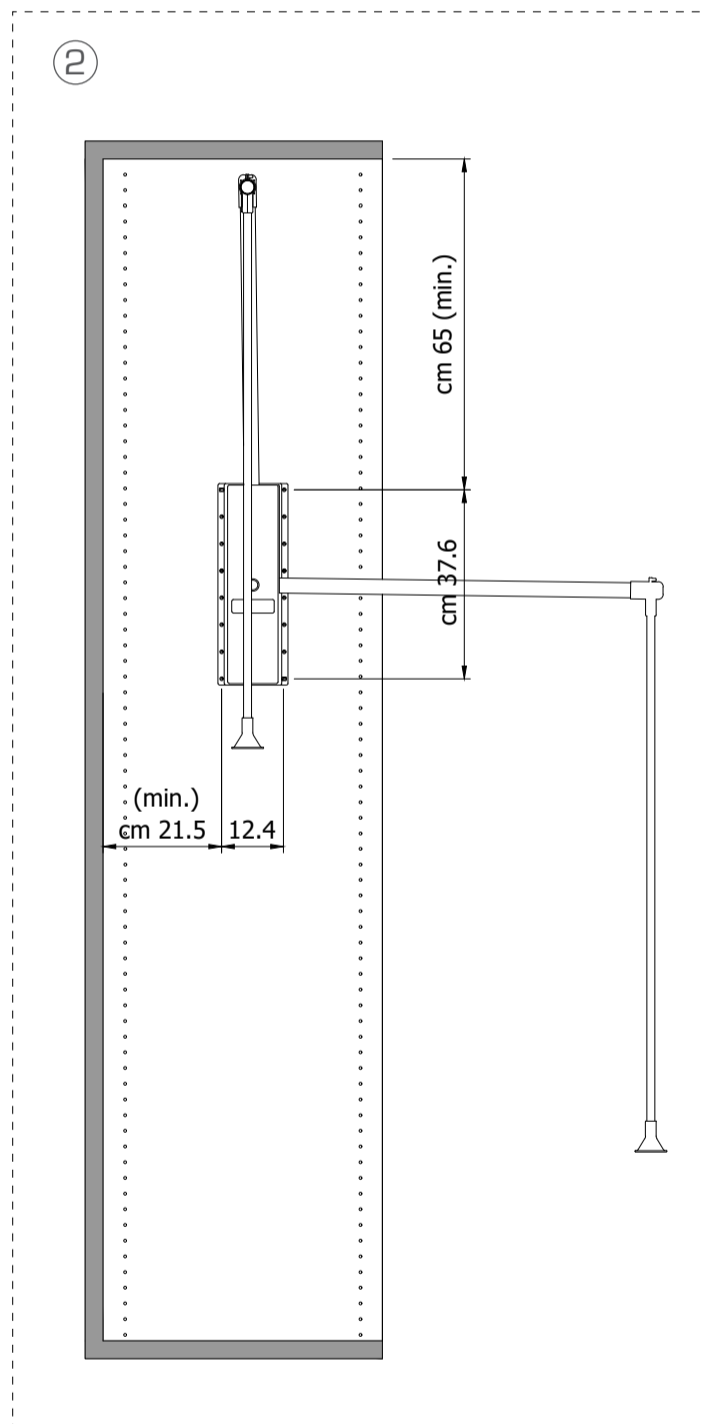

SERVETTO PROFESSIONAL

cm 37.6

MAX
15kg

cm 12.4