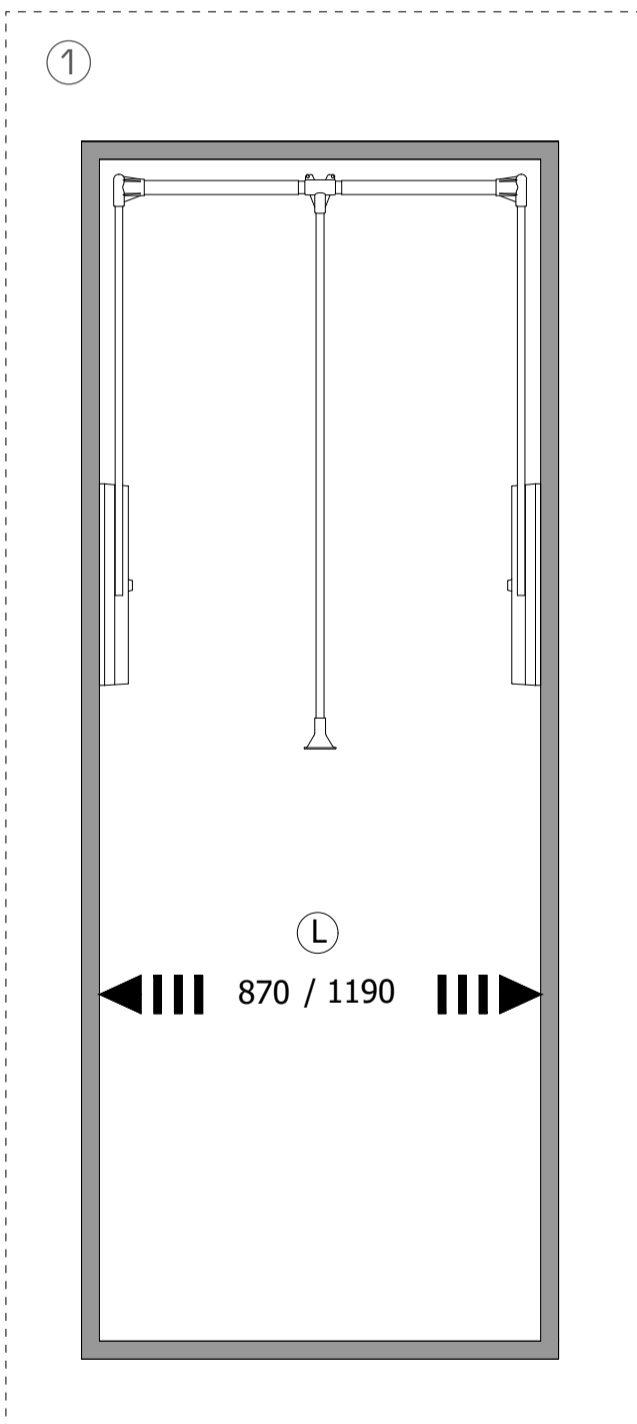

SERVETTO PROFESSIONAL

cm 37.6

MAX
15kg

cm 12.4