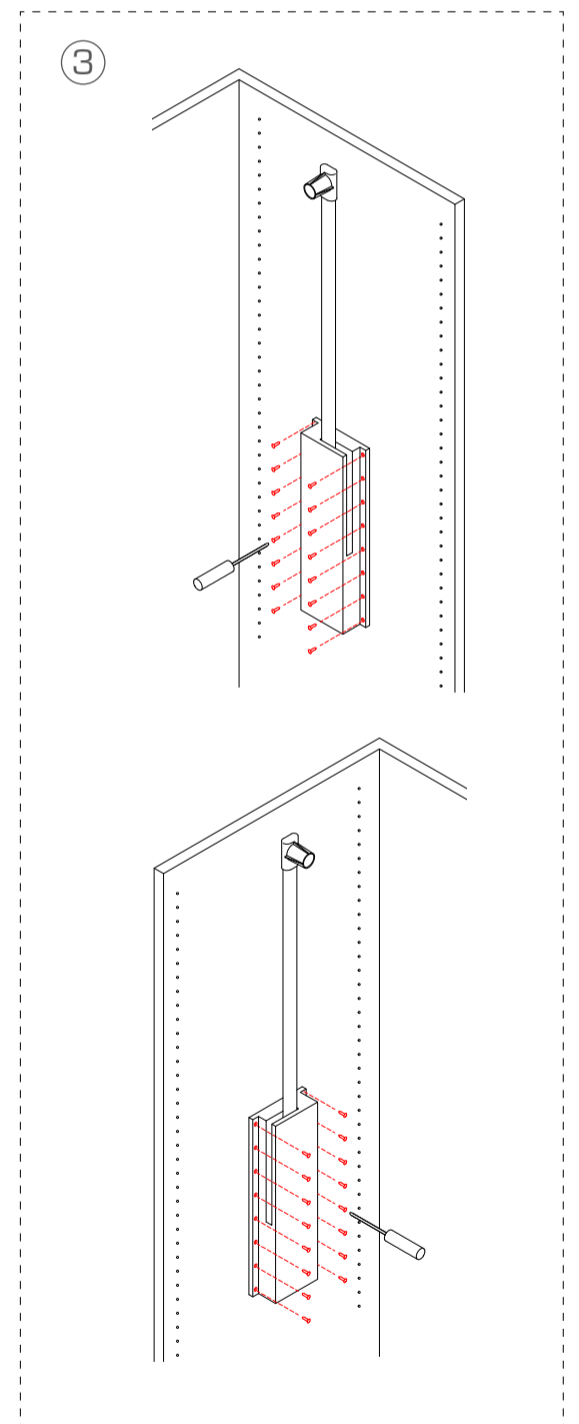

SERVETTO PROFESSIONAL

cm 37.6

MAX
15kg

cm 12.4