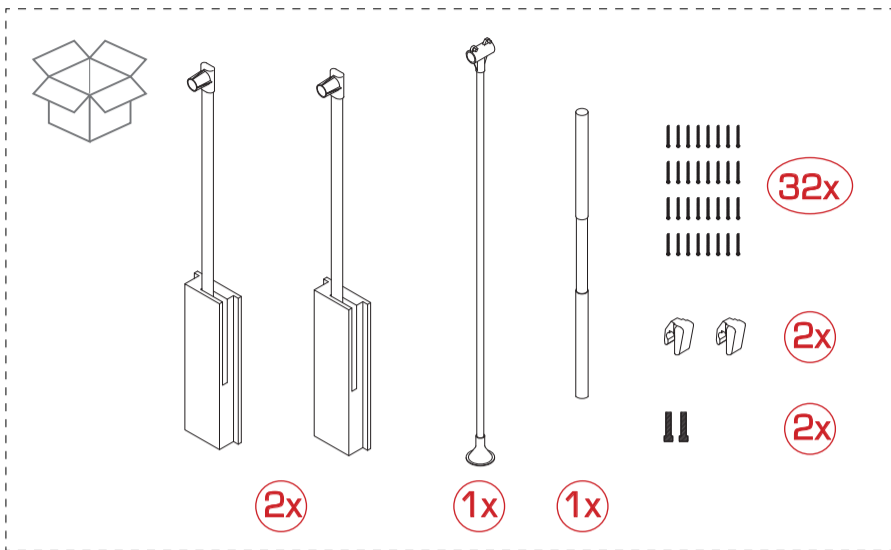

SERVETTO PROFESSIONAL

cm 37.6

MAX
15kg

cm 12.4